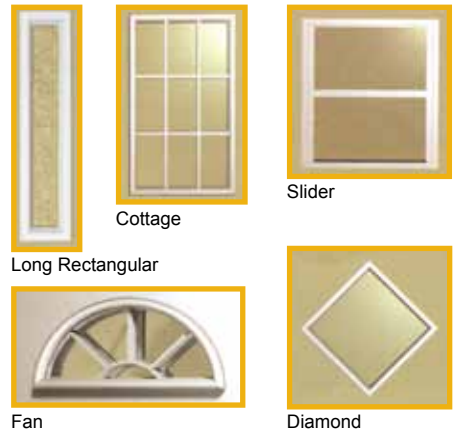

Replacement Parts for Doors

Item	Description	Part #
Diamond Window	10" x 10", Brown	0210745
	10" x 10", White	0210747
Long Rectangular Window	4" x 24" Window, Colorless Obscure Glass w/White Frame	0210746
Fan Window	White	0210750
Cottage Window	20" x 36"	0210744
	22" x 36"	0210740
Slider Window	18" x 20" w/Screen, Mill Finish	0210803
	18" x 20" w/Screen, White	0210795

Exterior Door Hinges

Door Hinges

0210608 Mill Ext.
0210609 White

Six Finger Hinges

Six screw flanges.

0210993 Satin Nickel

Combo Door Hinges

Designed for 6000, 8,000 and 9,000 Series Doors.

0210995 Brass
0210996 Zinc

Exterior Door Hinges for 7000 Series Doors

Designed with Radius Corners for the 7000 Series Doors.

0210605 Zinc

Safety Chain Kit

0210601

"S" Hook

Approximately 1-1/2" Long. Ideal for chain door connections and many other uses.

0210602

Knob/Wall Protector

High impact material can be painted or papered. Foam on back absorbs shock. 1/4" total thickness. Washable. White. Hard plastic disc.

0211003 3" Dia.
0211005 5" Dia.

Self-Adhesive Door Stop

2" Plastic, White; 100/Ctn.

0211002

Elixir Drip Cap

Install over doors and windows to channel away rain and snow. Steel with white finish.

0212011 Up to 32"
0212012 For 34" door
0212013 For 36" door
0212014 For 48" door
0212018 For 53" door
0212009 For 72" door

Drip Cap

Install over doors and windows to channel away rain and snow.

0210950 31"
0210951 35"
0210953 39"
0210954 43"
0210955 49"

Aluminum Molding Drip Rail

Serrated face 1-1/2" standard 1-1/2" rail 14' length w/punched 4" centers.

0265503 25/Ctn.

Elixir Threshold

Constructed of aluminum.

0265506 F/32" or less door
0265507 F/34" door
0265508 F/36" door
0265509 F/48" door
0265510 F/72" door

Weather Stripping

30' closed cell foam weather stripping.

0219001

Adjustable Vinyl Door Bottom

Fills gap between the door and door bottom to prevent air, dust and water entry. Additional seal at top stops any water seepage. Pre-punched slotted holes and self-tapping screws. 36" long. 24/Ctn.

0219010 White
0219011 Brown

Door Sweep

1-1/2" overall width including vinyl. 37" overall length. Satin finish. Poly-bag.

0219009 24/Ctn.